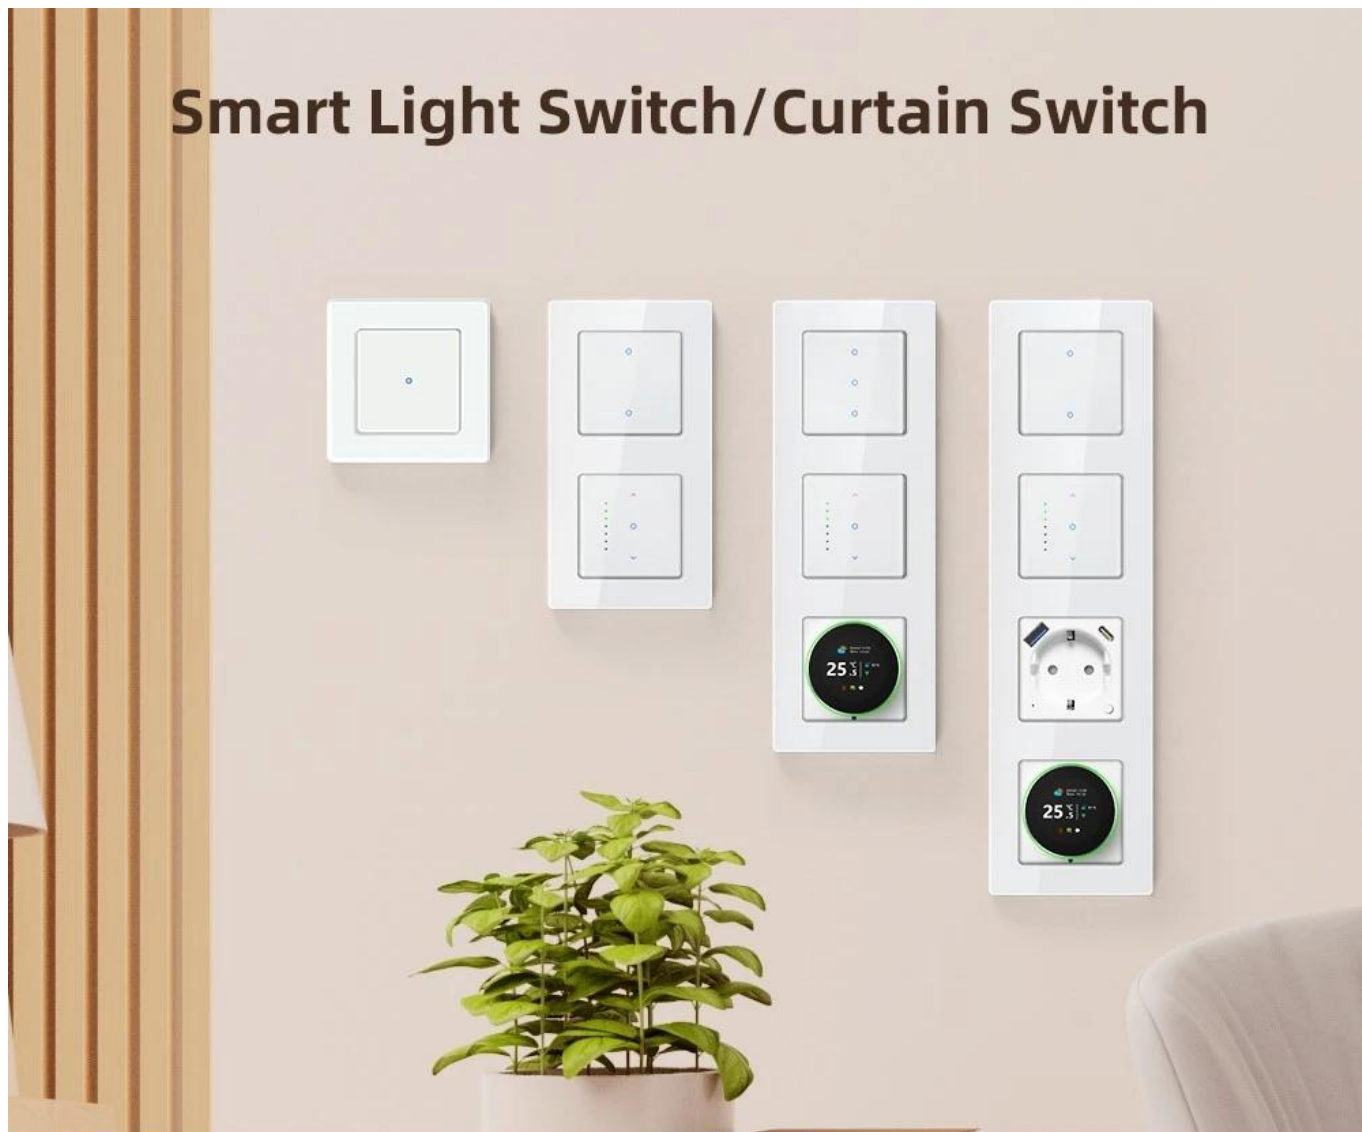

# Backlight Brightness Adjustable

Backlight can be adjust and turn off, to avoid disturbing sleep.

ON

OFF

# Smart Light Switch/Curtain Switch

Luxury  
glass panel

Resist  
deformation

Resist  
fading

Resist  
scratches

Easy  
to clean